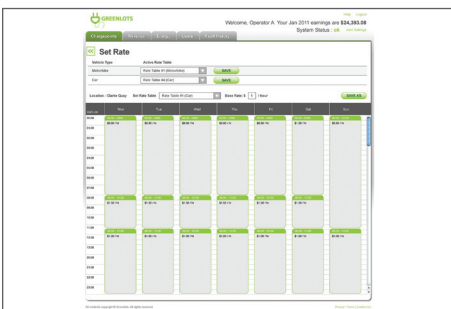

Location	Serial ID	Time & Date Reported	Status	Time & Date Fixed	Fault Description
Chichester	0004	02:20 Today	Fixed	02:20 Today	RCD Trip
North Bridge Road	0008	16:40 Yesterday	Unresolved		RCD Trip
Takahunga BC Carpark	0009	21:34 21/12/2010	Unresolved		Unresolvable
Change Airport Terminal 2	0008	00:00 01/01/2011	Fixed	00:01 01/01/2011	RCD Trip
Ngapa Ave Parklands	0004	06:42 20/02/2011	Fixed	06:42 20/02/2011	RCD Trip
North Bridge Road	0008	16:40 Yesterday	Unresolved		Unresolvable
Takahunga BC Carpark	0009	21:34 21/12/2010	Unresolved		RCD Trip
Change Airport Terminal 2	0008	00:01 01/01/2011	Unresolved		RCD Trip
Ngapa Ave Parklands	0004	06:42 20/02/2011	Fixed	06:42 20/02/2011	Unresolvable
Change Airport Terminal 2	0008	00:01 01/01/2011	Unresolved		RCD Trip