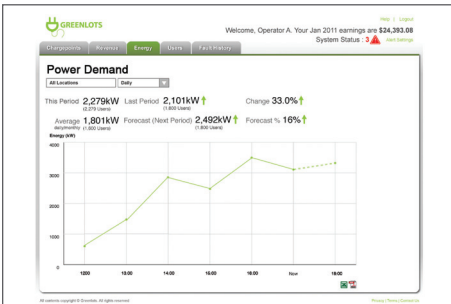

All of **Greenlots®** charging devices are designed to comply with international safety standards for electric vehicle supply equipment (EVSE) such as IEC61851.

The **Greenlots®** Fleet operator platform is designed to meet the needs of fleet managers to operate their fleet of electric vehicles effectively. Simplicity, safety and reliability make **Greenlots®** Fleet the ideal choice to optimize operations for the next generation of vehicle fleets.