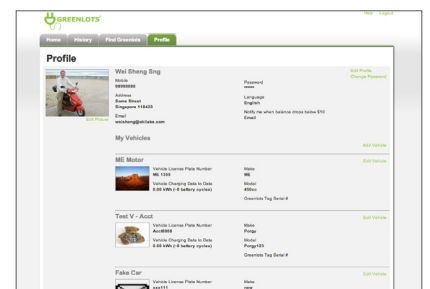

Network Operator

Map-based overview

Dynamic time-of-use pricing

Users

Revenue

Load profile and forecasting

Leveraging Google Maps® API and real-time status updates gives the operator an unparalleled overview of their charging network. Network operators know as soon as someone plugs-in or a fault occurs. This constant stream of data feeds an intelligent database that can be used for forecasting power demand, targeted marketing to users or for detailed insight into charging behaviour.

Electric Vehicle User

Detailed overview with community feature

Manage your vehicle records

Find Greenlots charging points

View charging history

Perfect for the driver: Don't just locate your nearest charging spot, find where your friend just are!