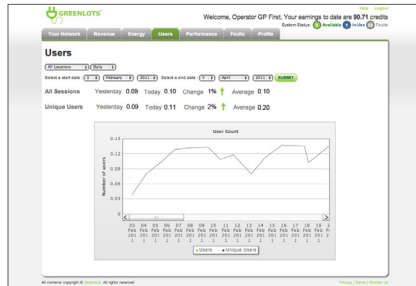

Network Operator

Map-based overview

Dynamic time-of-use pricing

Users

Revenue

Load profile and forecasting

Leveraging Google Maps® API and real-time status updates gives the operator an unparalleled overview of their charging network. Network operators know as soon as someone plugs-in or a fault occurs. This constant stream of data feeds an intelligent database that can be used for forecasting power demand, targeted marketing to users or for detailed insight into charging behaviour.