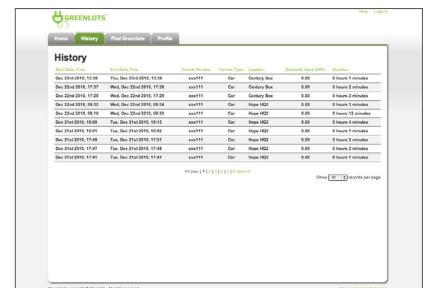

Network Operator

Map-based overview

Dynamic time-of-use pricing

Users

Revenue

Load profile and forecasting

Leveraging Google Maps® API and real-time status updates gives the operator an unparalleled overview of their charging network. Network operators know as soon as someone plugs-in or a fault occurs. This constant stream of data feeds an intelligent database that can be used for forecasting power demand, targeted marketing to users or for detailed insight into charging behaviour.

Electric Vehicle User

Detailed overview with community feature

Manage your vehicle records

Find Greenlots charging points

View charging history

Perfect for the driver: Don't just locate your nearest charging spot, find where your friend just are!

Greenlots Sky is the first social networking-enabled platform for the EV user. Connect with friends, keep track of vehicle service bulletins and manage your EV account all from one place.