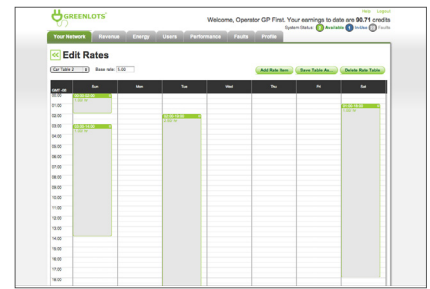

Network Operator

Map-based overview

Dynamic time-of-use pricing

Users

Revenue

Load profile and forecasting

Leveraging Google Maps® API and real-time status updates gives the operator an unparalleled overview of their charging network. Network operators know as soon as someone plugs-in or a fault occurs. This constant stream of data feeds an intelligent database that can be used for forecasting power demand, targeted marketing to users or for detailed insight into charging behaviour.