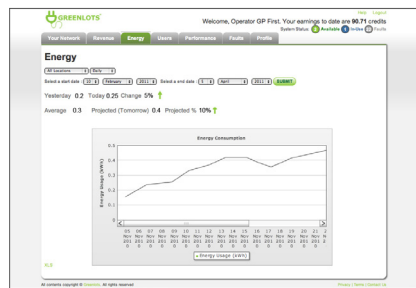

Network Operator

Map-based overview

Dynamic time-of-use pricing

Users

Revenue

Load profile and forecasting

Leveraging Google Maps® API and real-time status updates gives the operator an unparalleled overview of their charging network. Network operators know as soon as someone plugs-in or a fault occurs. This constant stream of data feeds an intelligent database that can be used for forecasting power demand, targeted marketing to users or for detailed insight into charging behaviour.