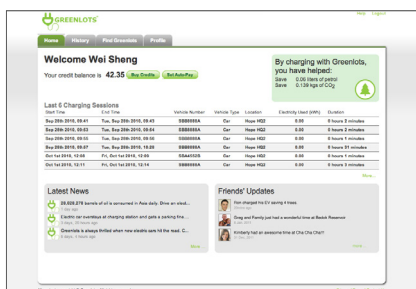

Network Operator

Map-based overview

Dynamic time-of-use pricing

Users

Revenue

Load profile and forecasting

Leveraging Google Maps® API and real-time status updates gives the operator an unparalleled overview of their charging network. Network operators know as soon as someone plugs-in or a fault occurs. This constant stream of data feeds an intelligent database that can be used for forecasting power demand, targeted marketing to users or for detailed insight into charging behaviour.

Electric Vehicle User

Detailed overview with community feature

Manage your vehicle records

Find Greenlots charging points

View charging history

Perfect for the driver: Don't just locate your nearest charging spot, find where your friend just are!

Greenlots Sky is the first social networking-enabled platform for the EV user. Connect with friends, keep track of vehicle service bulletins and manage your EV account all from one place.