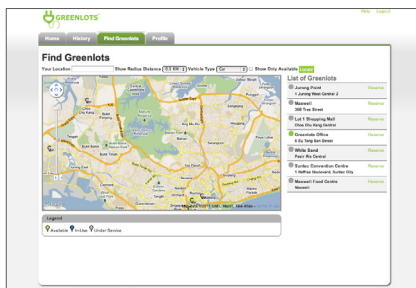

Network Operator

Map-based overview

Dynamic time-of-use pricing

Users

Revenue

Load profile and forecasting

Leveraging Google Maps® API and real-time status updates gives the operator an unparalleled overview of their charging network. Network operators know as soon as someone plugs-in or a fault occurs. This constant stream of data feeds an intelligent database that can be used for forecasting power demand, targeted marketing to users or for detailed insight into charging behaviour.

Electric Vehicle User

Detailed overview with community feature

Manage your vehicle records

Find Greenlots charging points

View charging history

Perfect for the driver: Don't just locate your nearest charging spot, find where your friend just are!