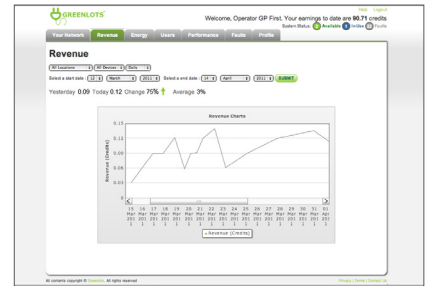

Network Operator

Map-based overview

Dynamic time-of-use pricing

Users

Revenue

Load profile and forecasting

Leveraging Google Maps® API and real-time status updates gives the operator an unparalleled overview of their charging network. Network operators know as soon as someone plugs-in or a fault occurs. This constant stream of data feeds an intelligent database that can be used for forecasting power demand, targeted marketing to users or for detailed insight into charging behaviour.