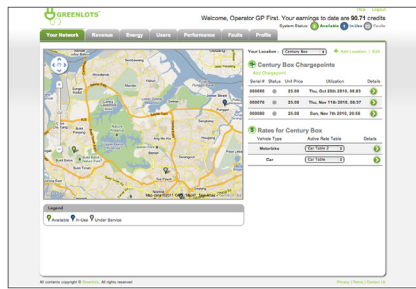

Network Operator

Map-based overview

Dynamic time-of-use pricing

Users

Revenue

Load profile and forecasting

Leveraging Google Maps® API and real-time status updates gives the operator an unparalleled overview of their charging network. Network operators know as soon as someone plugs-in or a fault occurs. This constant stream of data feeds an intelligent database that can be used for forecasting power demand, targeted marketing to users or for detailed insight into charging behaviour.